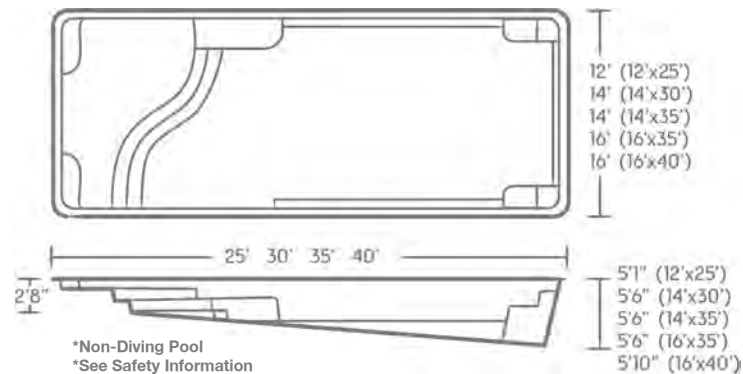

ASPEN

Design Patent US D851,781 S

CHILL OUT

POOL SIZES

12'X25' 14'X30' 14'X35'
16'X35' 16'X40'

Imagine yourself relaxing and keeping cool while soaking up the sun's warm rays on Aspen's fabulous tanning ledge.

All measurements given reflect the dimensions of the pool to the exterior of the pool structure, not the dimensions of the pool interior.

1. All depths reflect the depth of the pool structure. Water depths may vary depending on the amount of water in the pool.
2. Additional specifications are available at thursdaypools.com.