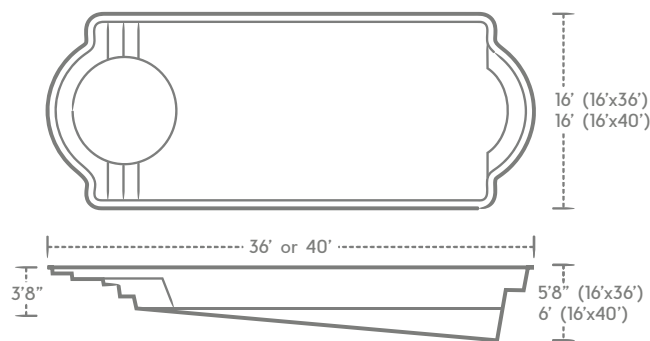

CATHEDRAL LX

GRACIOUS LIVING

POOL SIZES

16' X 36' **16' X 40'**

The Cathedral LX envelops all the great features and awe-inspiring vistas of the original Cathedral and adds easy in-and-out steps the whole family will love. Plus, the sun shelf is heaven for the sun worshipers in your group.

1. **Classic design** gives curves and character without sacrificing swim area.
2. **Deep-end bench** gives you a place to soak and unwind.
3. **9' diameter tanning ledge** accommodates two chairs or ledge loungers.
4. **Non-skid surface** on the floor, stairs, and benches is easy on your feet and your swimsuit.
5. **Easy in-and-out wide steps and bench** area add both style and functionality.

*Non-Diving Pool
*See Safety Information

All measurements given reflect the dimensions of the pool to the exterior of the pool structure, not the dimensions of the pool interior.

1. All depths reflect the depth of the pool structure. Water depths may vary depending on the amount of water in the pool.
2. Additional specifications are available at thursdaypools.com.