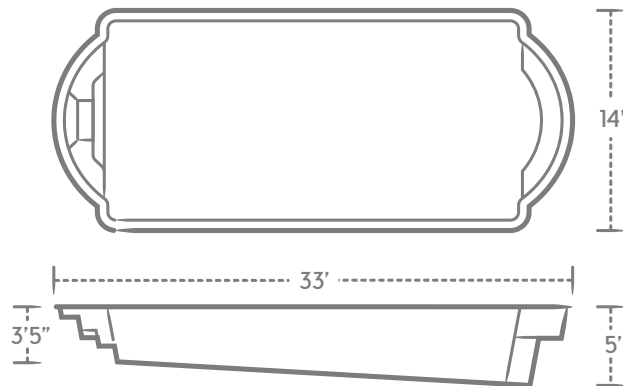

CATHEDRAL

TIMELESS ELEGANCE

POOL SIZE

14' X 33'

The classic Roman shape of the Cathedral will grace your backyard with style and refined elegance while creating an oasis for fun and relaxation.

1. **Classic design** gives curves and character without sacrificing swim area.
2. **Non-skid surface** on the floor, stairs, and benches is easy on your feet and your swimsuit.
3. **Wide steps and bench area** add style and functionality.
4. **Deep-end bench** gives you a place to soak and unwind.

*Non-Diving Pool
*See Safety Information

All measurements given reflect the dimensions of the pool to the exterior of the pool structure, not the dimensions of the pool interior.

1. All depths reflect the depth of the pool structure. Water depths may vary depending on the amount of water in the pool.
2. Additional specifications are available at thursdaypools.com.