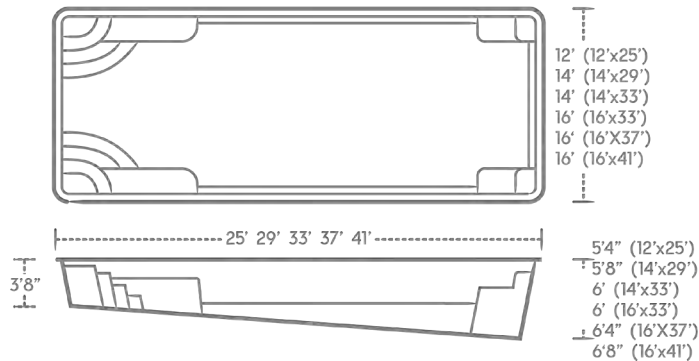

## POOL SIZES

12'X25' 14'X29' 14'X33'  
16'X33' 16'X37' 16'X41'

**Big pools mean big fun. If you're looking for the max in family fun and good times, Goliath may be the pool for you.**

1. **Ample room** to exercise, play and relax.
2. **Non-skid surface** on the floor, stairs, and benches is easy on your feet and your swimsuit.
3. **Dual corner entry steps with benches** give you options for relaxing.
4. **Wide-open swim lane** allows room for play and exercise.
5. **Dual benches with swim-outs** provide comfort and convenience in the deep-end of the pool.

\*Non-Diving Pool  
\*See Safety Information

All measurements given reflect the dimensions of the pool to the exterior of the pool structure, not the dimensions of the pool interior.

1. All depths reflect the depth of the pool structure. Water depths may vary depending on the amount of water in the pool.
2. Additional specifications are available at [thursdaypools.com](http://thursdaypools.com).