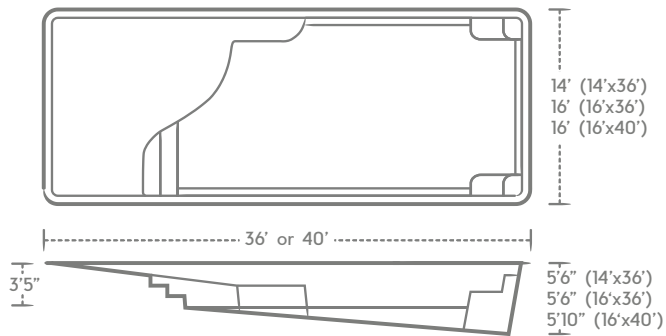

GRACE BEACH ENTRY

Utility Pool System Patent US 10,472,839

BRING THE SHORE TO YOUR DOOR

POOL SIZES

14'X36' 16'X36' 16'X40'

Enjoy all the luxury of a day at the beach without ever leaving your own backyard. Every day will feel like a vacation!

*Non-Diving Pool
*See Safety Information

All measurements given reflect the dimensions of the pool to the exterior of the pool structure, not the dimensions of the pool interior.

1. All depths reflect the depth of the pool structure. Water depths may vary depending on the amount of water in the pool.
2. Additional specifications are available at thursdaypools.com.