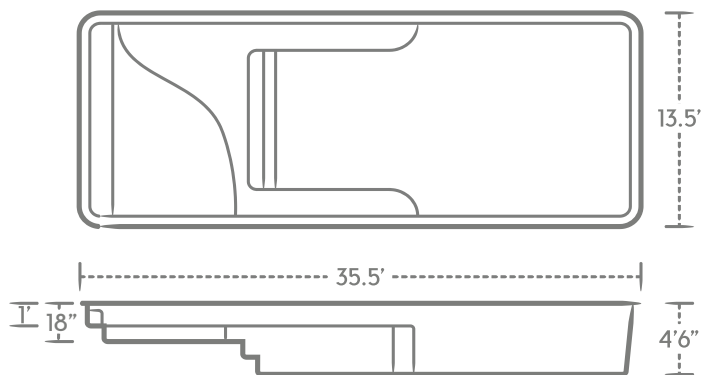

LIL BOB LX

VERSATILE LUXURY

POOL SIZE

13.5' X 35.5'

Lil Bob LX takes the party to a whole new level for kids of all ages with room to relax, exercise and play all around.

1. **12" deep tanning ledge** is perfect for ledge loungers and soaking up the sun.
2. **18" deep wading area** is an ideal spot for toddlers to play or for adults to enjoy a full-body soak.
3. **Wrap-around benches** give you tons of room to visit and relax.
4. **4'6" flat-bottom depth** is great for games, water activities, and entertaining.
5. **Non-skid surface** on the floor, benches, and steps is easy on your feet and your swimsuit.
6. **Auto-cover ready** to help you keep your new pool safe and clean.

*Non-Diving Pool
*See Safety Information

All measurements given reflect the dimensions of the pool to the exterior of the pool structure, not the dimensions of the pool interior.

1. All depths reflect the depth of the pool structure. Water depths may vary depending on the amount of water in the pool.
2. Additional specifications are available at thursdaypools.com.