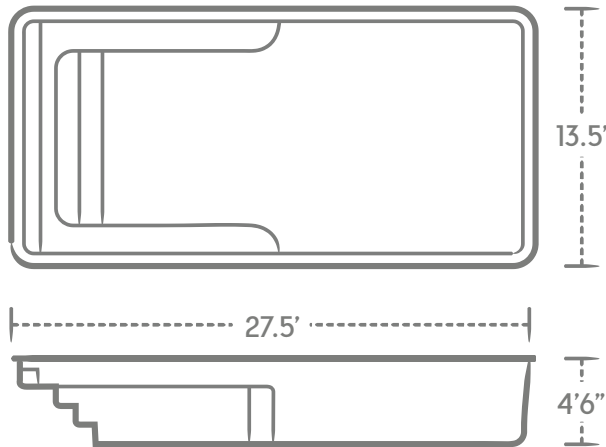

LIL BOB

YOUR SOCIAL LIFE STARTS HERE

POOL SIZE

13.5' X 27.5'

There's always a party waiting to happen with Lil Bob in your backyard. You'll have hours of fun because he has something for everyone. Let the party begin!

1. **4'6" flat-bottom depth** is ideal for games, water activities, and entertaining.
2. **Elongated benches** provide hours of socializing and fun with family and friends.
3. **Full-length entry steps** make for easy entrance and exit from the pool.
4. **Non-skid surface** on the floor, benches, and steps is easy on your feet and your swimsuit.
5. **Auto-cover ready** to help you keep your new pool safe and clean.

*Non-Diving Pool
*See Safety Information

All measurements given reflect the dimensions of the pool to the exterior of the pool structure, not the dimensions of the pool interior.

1. All depths reflect the depth of the pool structure. Water depths may vary depending on the amount of water in the pool.
2. Additional specifications are available at thursdaypools.com.