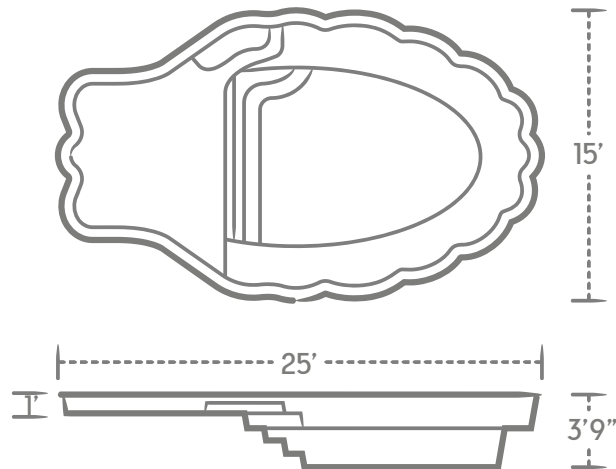

### POOL SIZE

15' X 25'

Petite and lovely, with graceful scalloped edges, our Pearl is truly a gem. It fits well in nearly any backyard and provides a lovely locale for socialization and relaxation.

1. **12" deep tanning ledge** is perfect for ledge loungers and soaking up the sun.
2. **Non-skid surface** on the floor, benches, and steps is easy on your feet and your swimsuit.
3. **Wrap-around benches** give you plenty of room to visit and relax.

\*Non-Diving Pool  
\*See Safety Information

All measurements given reflect the dimensions of the pool to the exterior of the pool structure, not the dimensions of the pool interior.

1. All depths reflect the depth of the pool structure. Water depths may vary depending on the amount of water in the pool.
2. Additional specifications are available at [thursdaypools.com](http://thursdaypools.com).