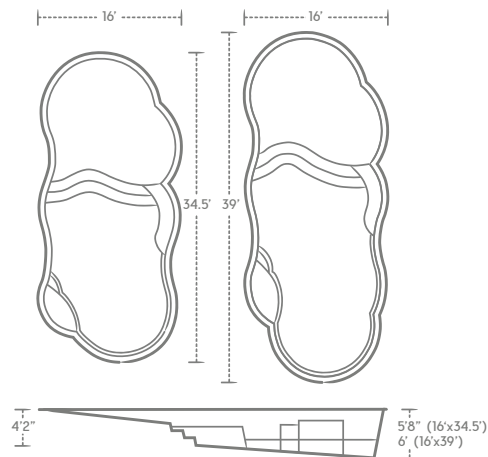

SANDAL BEACH ENTRY

Utility Pool System Patent US 10,472,839

LIFE'S A BEACH

POOL SIZES

16' X 34.5' **16' X 39'**

You'll feel like every day is a lazy day by the sea with Sandal. It brings all the joy of a day at the beach without the sand in your swimsuit!

- 1. A zero entry** that is perfect for dipping your toes in the water and lounging at the water's edge.
- 2. A non-skid surface** on the floor, stairs, and benches is easy on your feet and your swimsuit.
- 3. A 12" deep sun shelf and swim-out** are perfect for ledge lounging and soaking up the sun.
- 4. A courtesy ledge around the deep-end** gives you a place to take a break and stand.

*Non-Diving Pool
*See Safety Information

All measurements given reflect the dimensions of the pool to the exterior of the pool structure, not the dimensions of the pool interior.

- All depths reflect the depth of the pool structure. Water depths may vary depending on the amount of water in the pool.
- Additional specifications are available at thursdaypools.com.