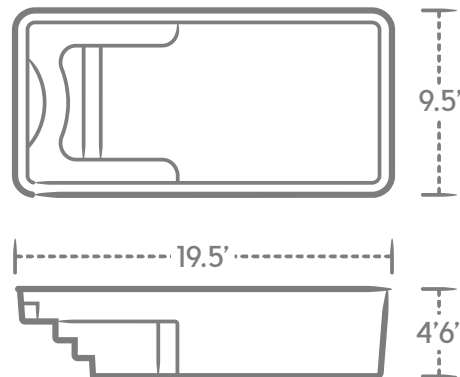

SEA TURTLE

SLOW DOWN TIME

POOL SIZE

9.5' X 19.5'

Let time stand still as you savor every moment. Whether you want to chill or get a game on, Sea Turtle accommodates.

1. **Elongated benches** provide hours of socializing and fun with family and friends.
2. **4'6" flat-bottom depth** is great for games, water activities, and entertaining.
3. **Non-skid surface** on the floor, benches, and steps is easy on your feet and your swimsuit.
4. **Auto-cover ready** to help you keep your new pool safe and clean.
5. **Swim jet system-ready design** makes it easy to add a swim jet system such as Badu®.

*Non-Diving Pool
**See Safety Information

All measurements given reflect the dimensions of the pool to the exterior of the pool structure, not the dimensions of the pool interior.

1. All depths reflect the depth of the pool structure. Water depths may vary depending on the amount of water in the pool.
2. Additional specifications are available at thursdaypools.com.