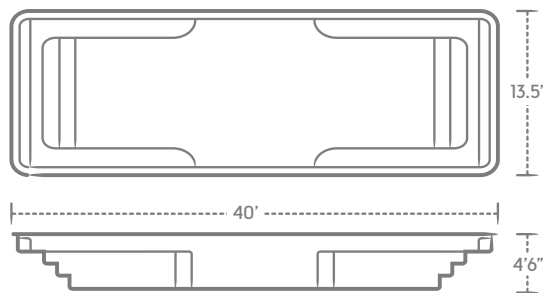

SPIRIT

A REASON TO CHEER

POOL SIZE

13.5' X 40'

The whole family will fall in love with the Spirit. It's got everything that kids of all ages want—cozy spots to relax and plenty of room to play!

1. **Full-length entry steps** for easy entrance and exit from the pool.
2. **Elongated benches** for hours of socializing and fun with family and friends.
3. **Sport pool depth so you can** enjoy a spirited game with friends and family.
4. **Auto-cover ready** to help you keep your new pool safe and clean.
5. **Non-skid surface** on the floor, benches, and steps is easy on your feet and your swimsuit.

*Non-Diving Pool
*See Safety Information

All measurements given reflect the dimensions of the pool to the exterior of the pool structure, not the dimensions of the pool interior.

1. All depths reflect the depth of the pool structure. Water depths may vary depending on the amount of water in the pool.
2. Additional specifications are available at thursdaypools.com.