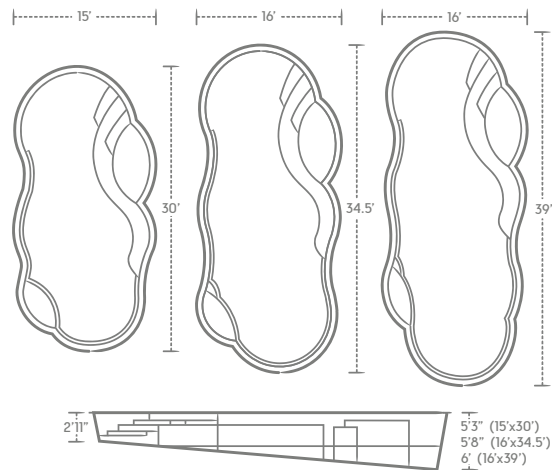

SUN DAY

EVERYONE LOVES SUNDAY

POOL SIZES

15'X30' 16'X34.5' 16'X39'

Everyone loves Sunday. No to-do list, no errands to run, no work to be done. So drop your devices and forget your chores. Sun Day is here!

1. **Large landing pad with side entry stairs** is an ideal spot for youngsters to play.
2. **Large open swim area** is great for games, lap swimming, and water activities.
3. **12" deep sun shelf and swim-out** are perfect for easy entry and exit, and for soaking up the sun.
4. **Wrap-around benches** give you tons of room to visit and relax.
5. **Non-skid surface** on the floor, benches, and steps is easy on your feet and your swimsuit.
6. **A courtesy ledge around the deep-end** gives you a place to take a break and stand.

*Non-Diving Pool
*See Safety Information

All measurements given reflect the dimensions of the pool to the exterior of the pool structure, not the dimensions of the pool interior.

1. All depths reflect the depth of the pool structure. Water depths may vary depending on the amount of water in the pool.
2. Additional specifications are available at thursdaypools.com.