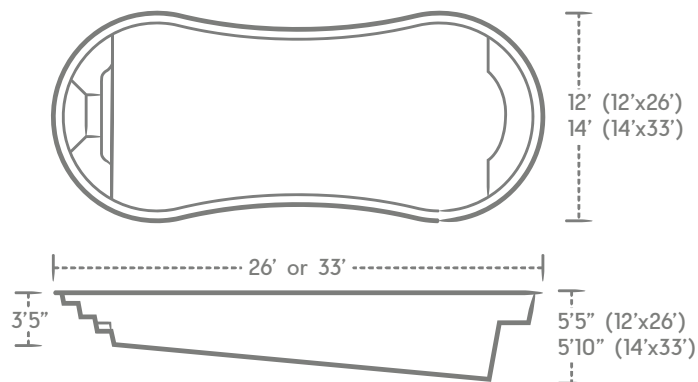

TITUS

EPIC FUN

POOL SIZES

12' X 26' 14' X 33'

If you're after a little exercise or just a refreshing dip, Titus is your guy. He's ready to create a diversion from the everyday blues every day of the week.

*Non-Diving Pool
*See Safety Information

All measurements given reflect the dimensions of the pool to the exterior of the pool structure, not the dimensions of the pool interior.

1. All depths reflect the depth of the pool structure. Water depths may vary depending on the amount of water in the pool.
2. Additional specifications are available at thursdaypools.com.