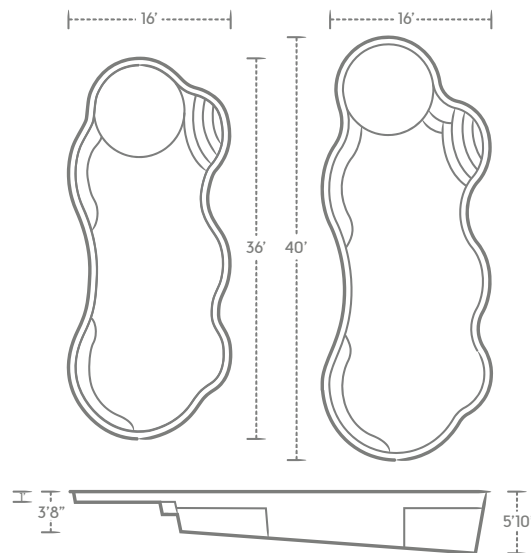

WELLSPRING

YOUR PRIVATE PARADISE

POOL SIZES

16'X36' 16'X40'

Paradise awaits just outside your back door. With Wellspring's inviting curves beckoning you, you'll never want to leave.

1. **Large 8' diameter sun shelf** is a great spot for loungers and bubblers.
2. **Wrap-around bench** gives you ample room to visit with family and friends.
3. **Expanded entry steps** provide easy entrance and exit from the pool.
4. **Non-skid surface** on the floor, benches, sun shelf, and steps is easy on your feet and your swimsuit.
5. **Deep-end bench** gives you a place to soak and unwind.

*Non-Diving Pool
*See Safety Information

All measurements given reflect the dimensions of the pool to the exterior of the pool structure, not the dimensions of the pool interior.

1. All depths reflect the depth of the pool structure. Water depths may vary depending on the amount of water in the pool.
2. Additional specifications are available at thursdaypools.com.