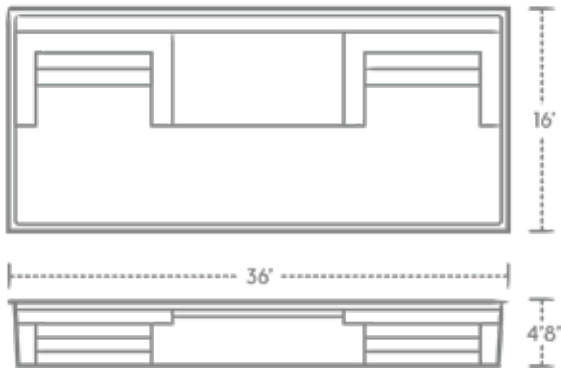

MAGNATE

LUXURIOUS FUNCTIONALITY FOR A BOLD BACKYARD

POOL SIZE

16' X 36'

Prestigious, purposeful, and built to impress, the Magnate delivers a bold backyard upgrade for those who lead and never follow. This pool turns every gathering into a statement.

1. **Built-in sun shelf** is great for tanning in ledge loungers and soaking up the sun.
2. **Double entry wraparound benches and step-in stairs** create a conversation area featuring a non-skid surface that's easy on your feet and swimsuits.
3. **Wide-open swim lane** provides plenty of room for getting active, swimming laps, and staying healthy.
4. **Flat-bottom depth** is ideal for games, water activities, and entertaining.
5. **Auto-cover ready** to help you keep your new pool safe and clean.