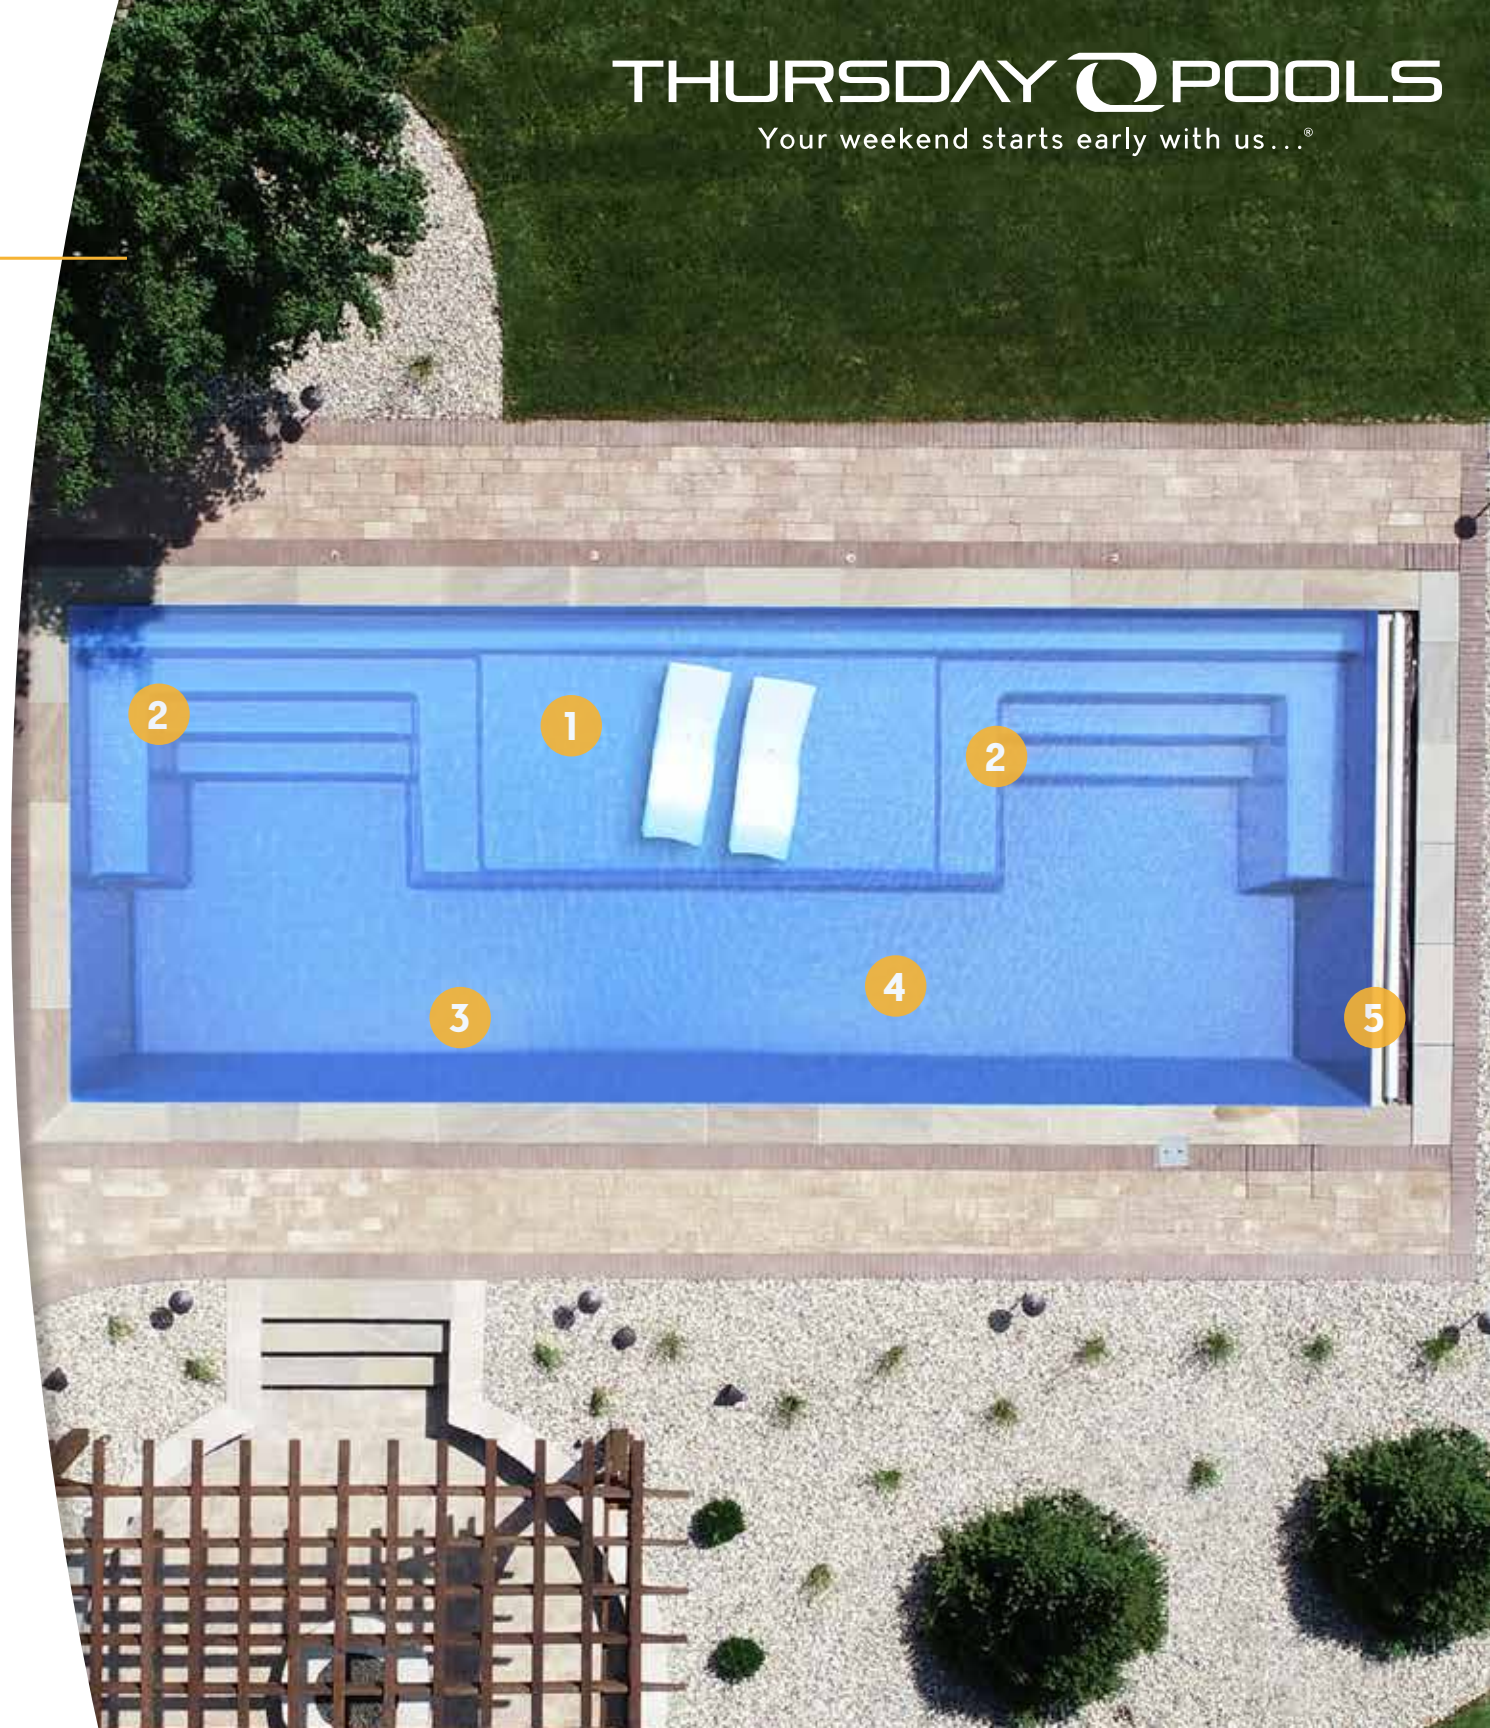

*Non-Diving Pool
*See Safety Information

All measurements given reflect the dimensions of the pool to the exterior of the pool structure, not the dimensions of the pool interior.

1. All depths reflect the depth of the pool structure. Water depths may vary depending on the amount of water in the pool.
2. Additional specifications are available at thursdaypools.com.

THURSDAY POOLS

Your weekend starts early with us...®