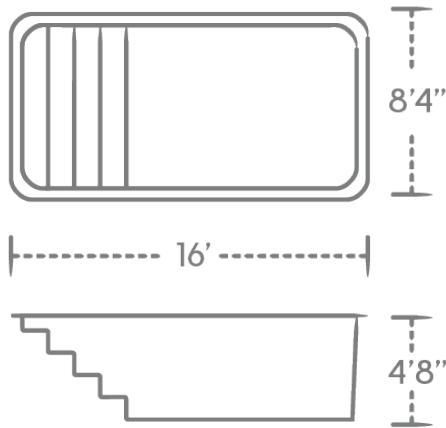

THE NEST

THE MODERN PLUNGE POOL THAT WELCOMES YOU IN

POOL SIZE

8'4" X 16'

The Nest is a sleek plunge pool designed for homeowners who want minimalist luxury with an open and inviting feel.

1. **Flat-bottom 4'8" standing depth** is ideal for socializing, light water aerobics, and other activities.
2. **Entry steps and a non-skid surface** allows swimmers of all ages to safely enter, exit, and move around in the pool.
3. **Auto-cover ready** to help you keep your pool safe and clean.

*Non-Diving Pool
*See Safety Information

All measurements given reflect the dimensions of the pool to the exterior of the pool structure, not the dimensions of the pool interior.

1. All depths reflect the depth of the pool structure. Water depths may vary depending on the amount of water in the pool.
2. Additional specifications are available at thursdaypools.com.