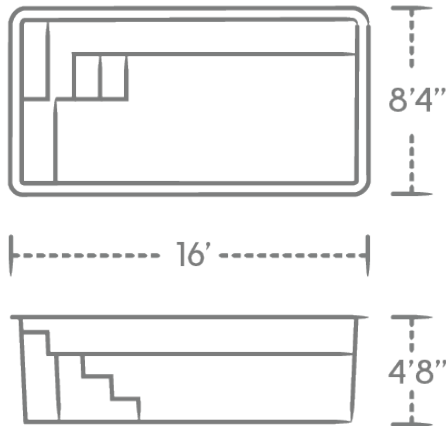

THE DRIFT

THE MODERN PLUNGE POOL THAT WELCOMES YOU IN

POOL SIZE

8'4" X 16'

The Drift brings sleek design and endless relaxation together in a compact plunge pool that makes every moment count.

1. **Flat-bottom 4' 8" standing depth** is ideal for socializing, light water aerobics, and other activities.
2. **Extended full-length bench seating** ensures everybody has a spot to sit, so sit back and relax.
3. **Built-in entry steps and non-skid surface** allows swimmers of all ages to safely enter, exit, and move around in the pool.
4. **Auto-cover ready** to help you keep your pool safe and clean.

*Non-Diving Pool
*See Safety Information

All measurements given reflect the dimensions of the pool to the exterior of the pool structure, not the dimensions of the pool interior.

1. All depths reflect the depth of the pool structure. Water depths may vary depending on the amount of water in the pool.
2. Additional specifications are available at thursdaypools.com.